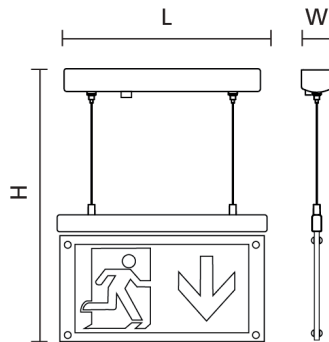

### General data

Technology	LED
Mounting options	Ceiling  Wall
Install Options	20mm Cut Out
Install Connector Type	Push fit terminal
Operating Temperature Range	0 - +30 °C
Warranty	5 Years