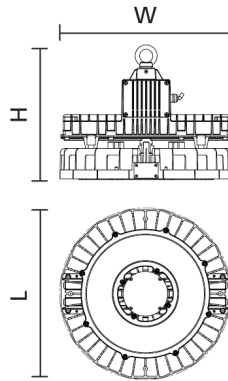

430163

Technical Specification

Loscoe LED High Bay 200W 5000K 120° Glass - Black

General data

Technology	LED
Mounting options	Suspension
Install Options	Loop Hanging
Install Connector Type	Flying Lead
Input Cable	1.5M H05RN-F 3-Core
Input Electrical Connection	Live Neutral Earth
General Application	Industrial
Operating Temperature Range	-30 - +70 °C
Warranty	5 Years

Optical data

LED Manufacturer / Type	Nichia
LED Type	SMD 3030
Fixture Luminous Flux +/-10%	33190 lm
Luminaire Efficacy @4000K	166 lm/W
Colour Temperature	5000 K
CRI	80 Ra
Colour Selectable	NO
Beam Angle	120 °
Photobiological Risk Group	RG1
Photometry Available Tested @ 25°C	Yes

Nominal Product Width	400 mm
Nominal Product Height	307 mm
Weight	7.96 kg

Packaging

Single Packaging type	Carton / Inner
Product EAN number	5055379555366
Packaging Inner Length	455 mm
Packaging Inner Width	455 mm
Packaging Inner Height	360 mm
Single packaging weight	9.73